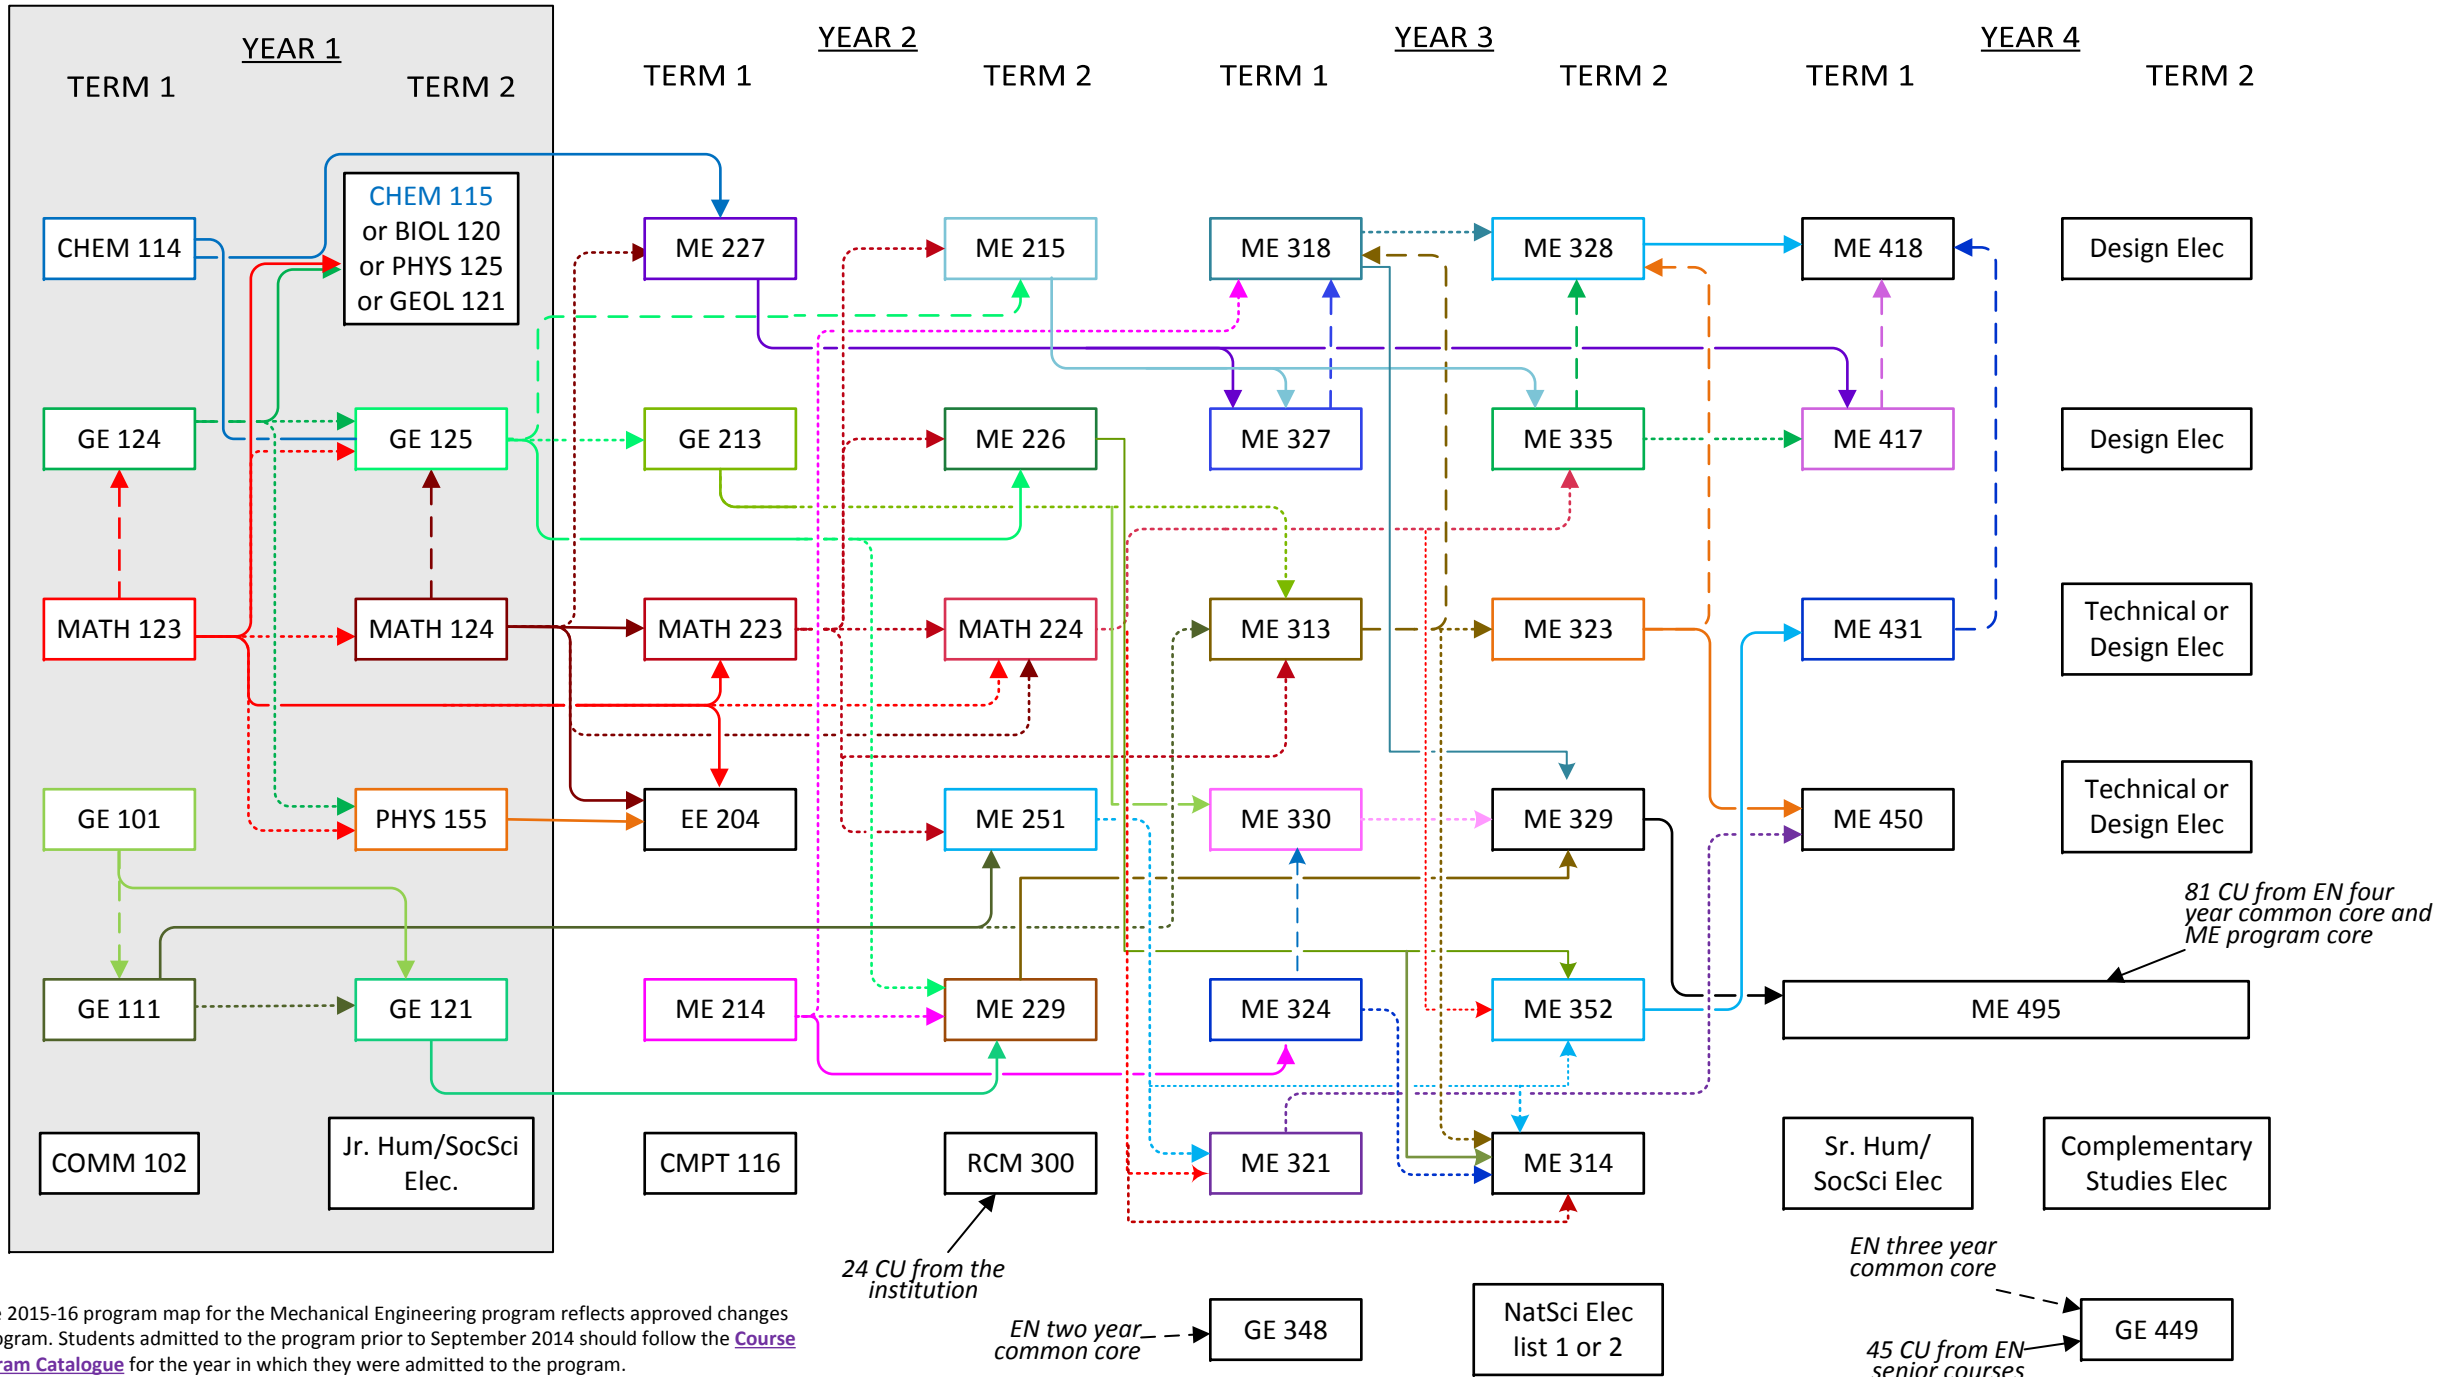

Mechanical Engineering (College of Engineering, 2015 – 2016 academic year)

It is the student's responsibility to ensure that their program and necessary prerequisites are correct.

Last edited June 2015
 Check online calendar for any course changes.
 Consult with program advisor for program changes.

Note: The 2015-16 program map for the Mechanical Engineering program reflects approved changes to the program. Students admitted to the program prior to September 2014 should follow the [Course and Program Catalogue](#) for the year in which they were admitted to the program.