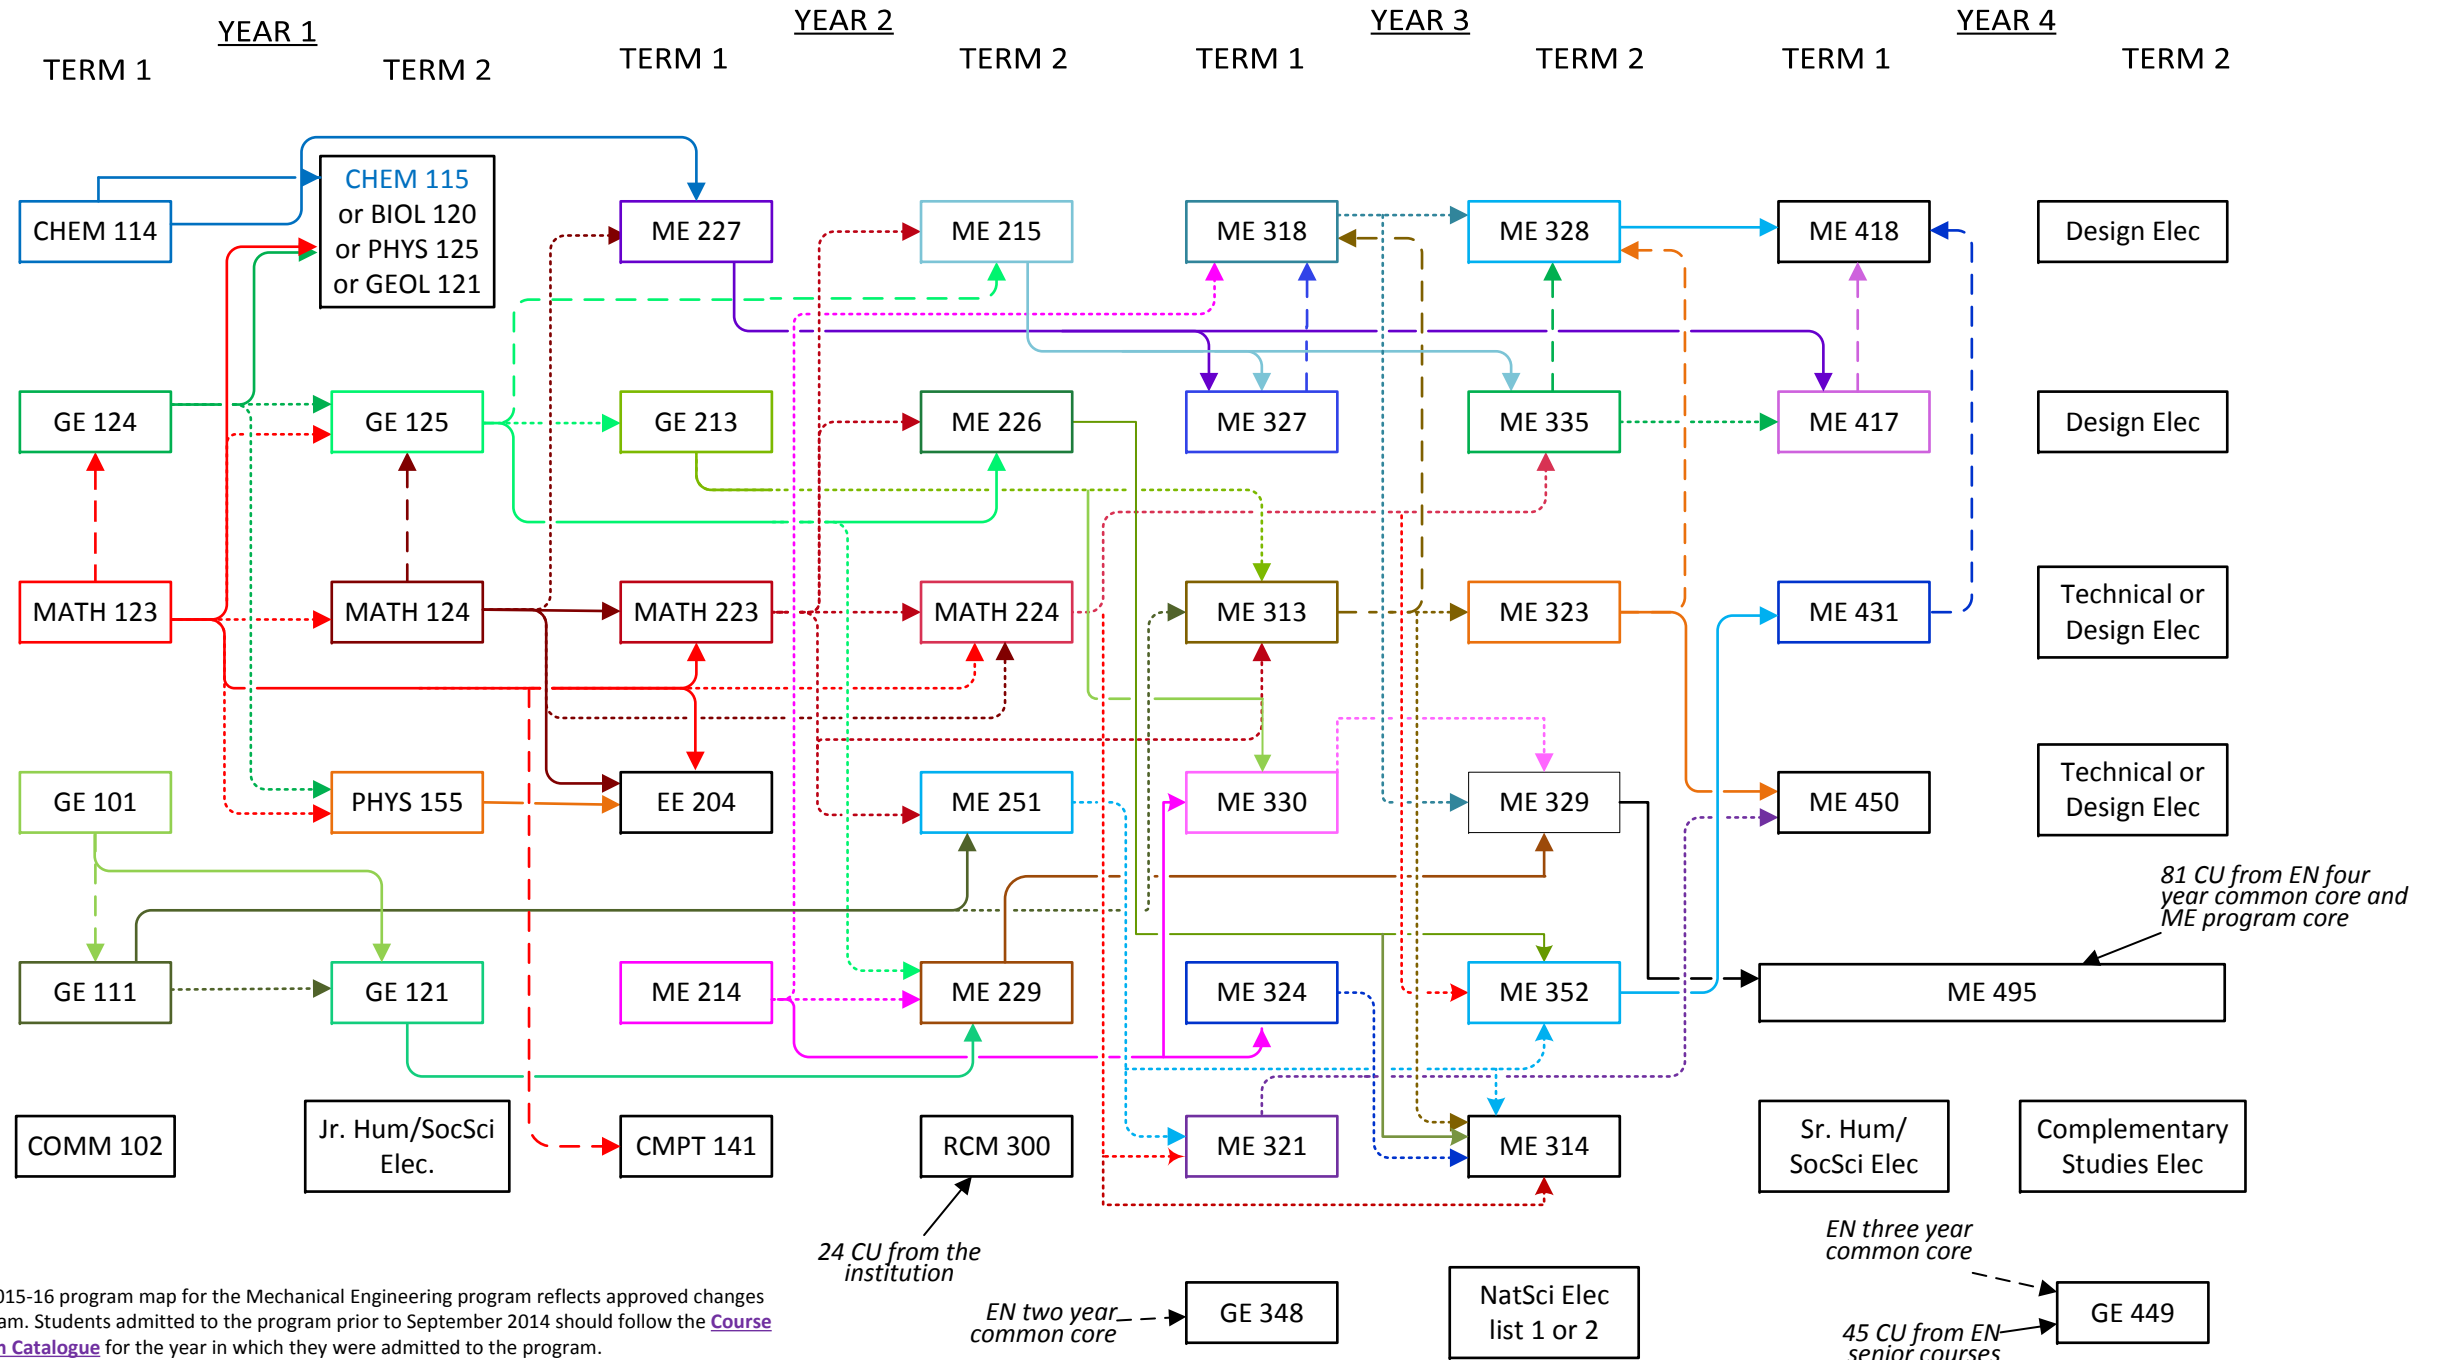

Mechanical Engineering (College of Engineering, 2016 – 2017 academic year)

It is the student's responsibility to ensure that their program and necessary prerequisites are correct.

Last edited June 2016.
 Check online calendar for any course changes.
 Consult with program advisor for program changes.

Note: The 2015-16 program map for the Mechanical Engineering program reflects approved changes to the program. Students admitted to the program prior to September 2014 should follow the [Course and Program Catalogue](#) for the year in which they were admitted to the program.