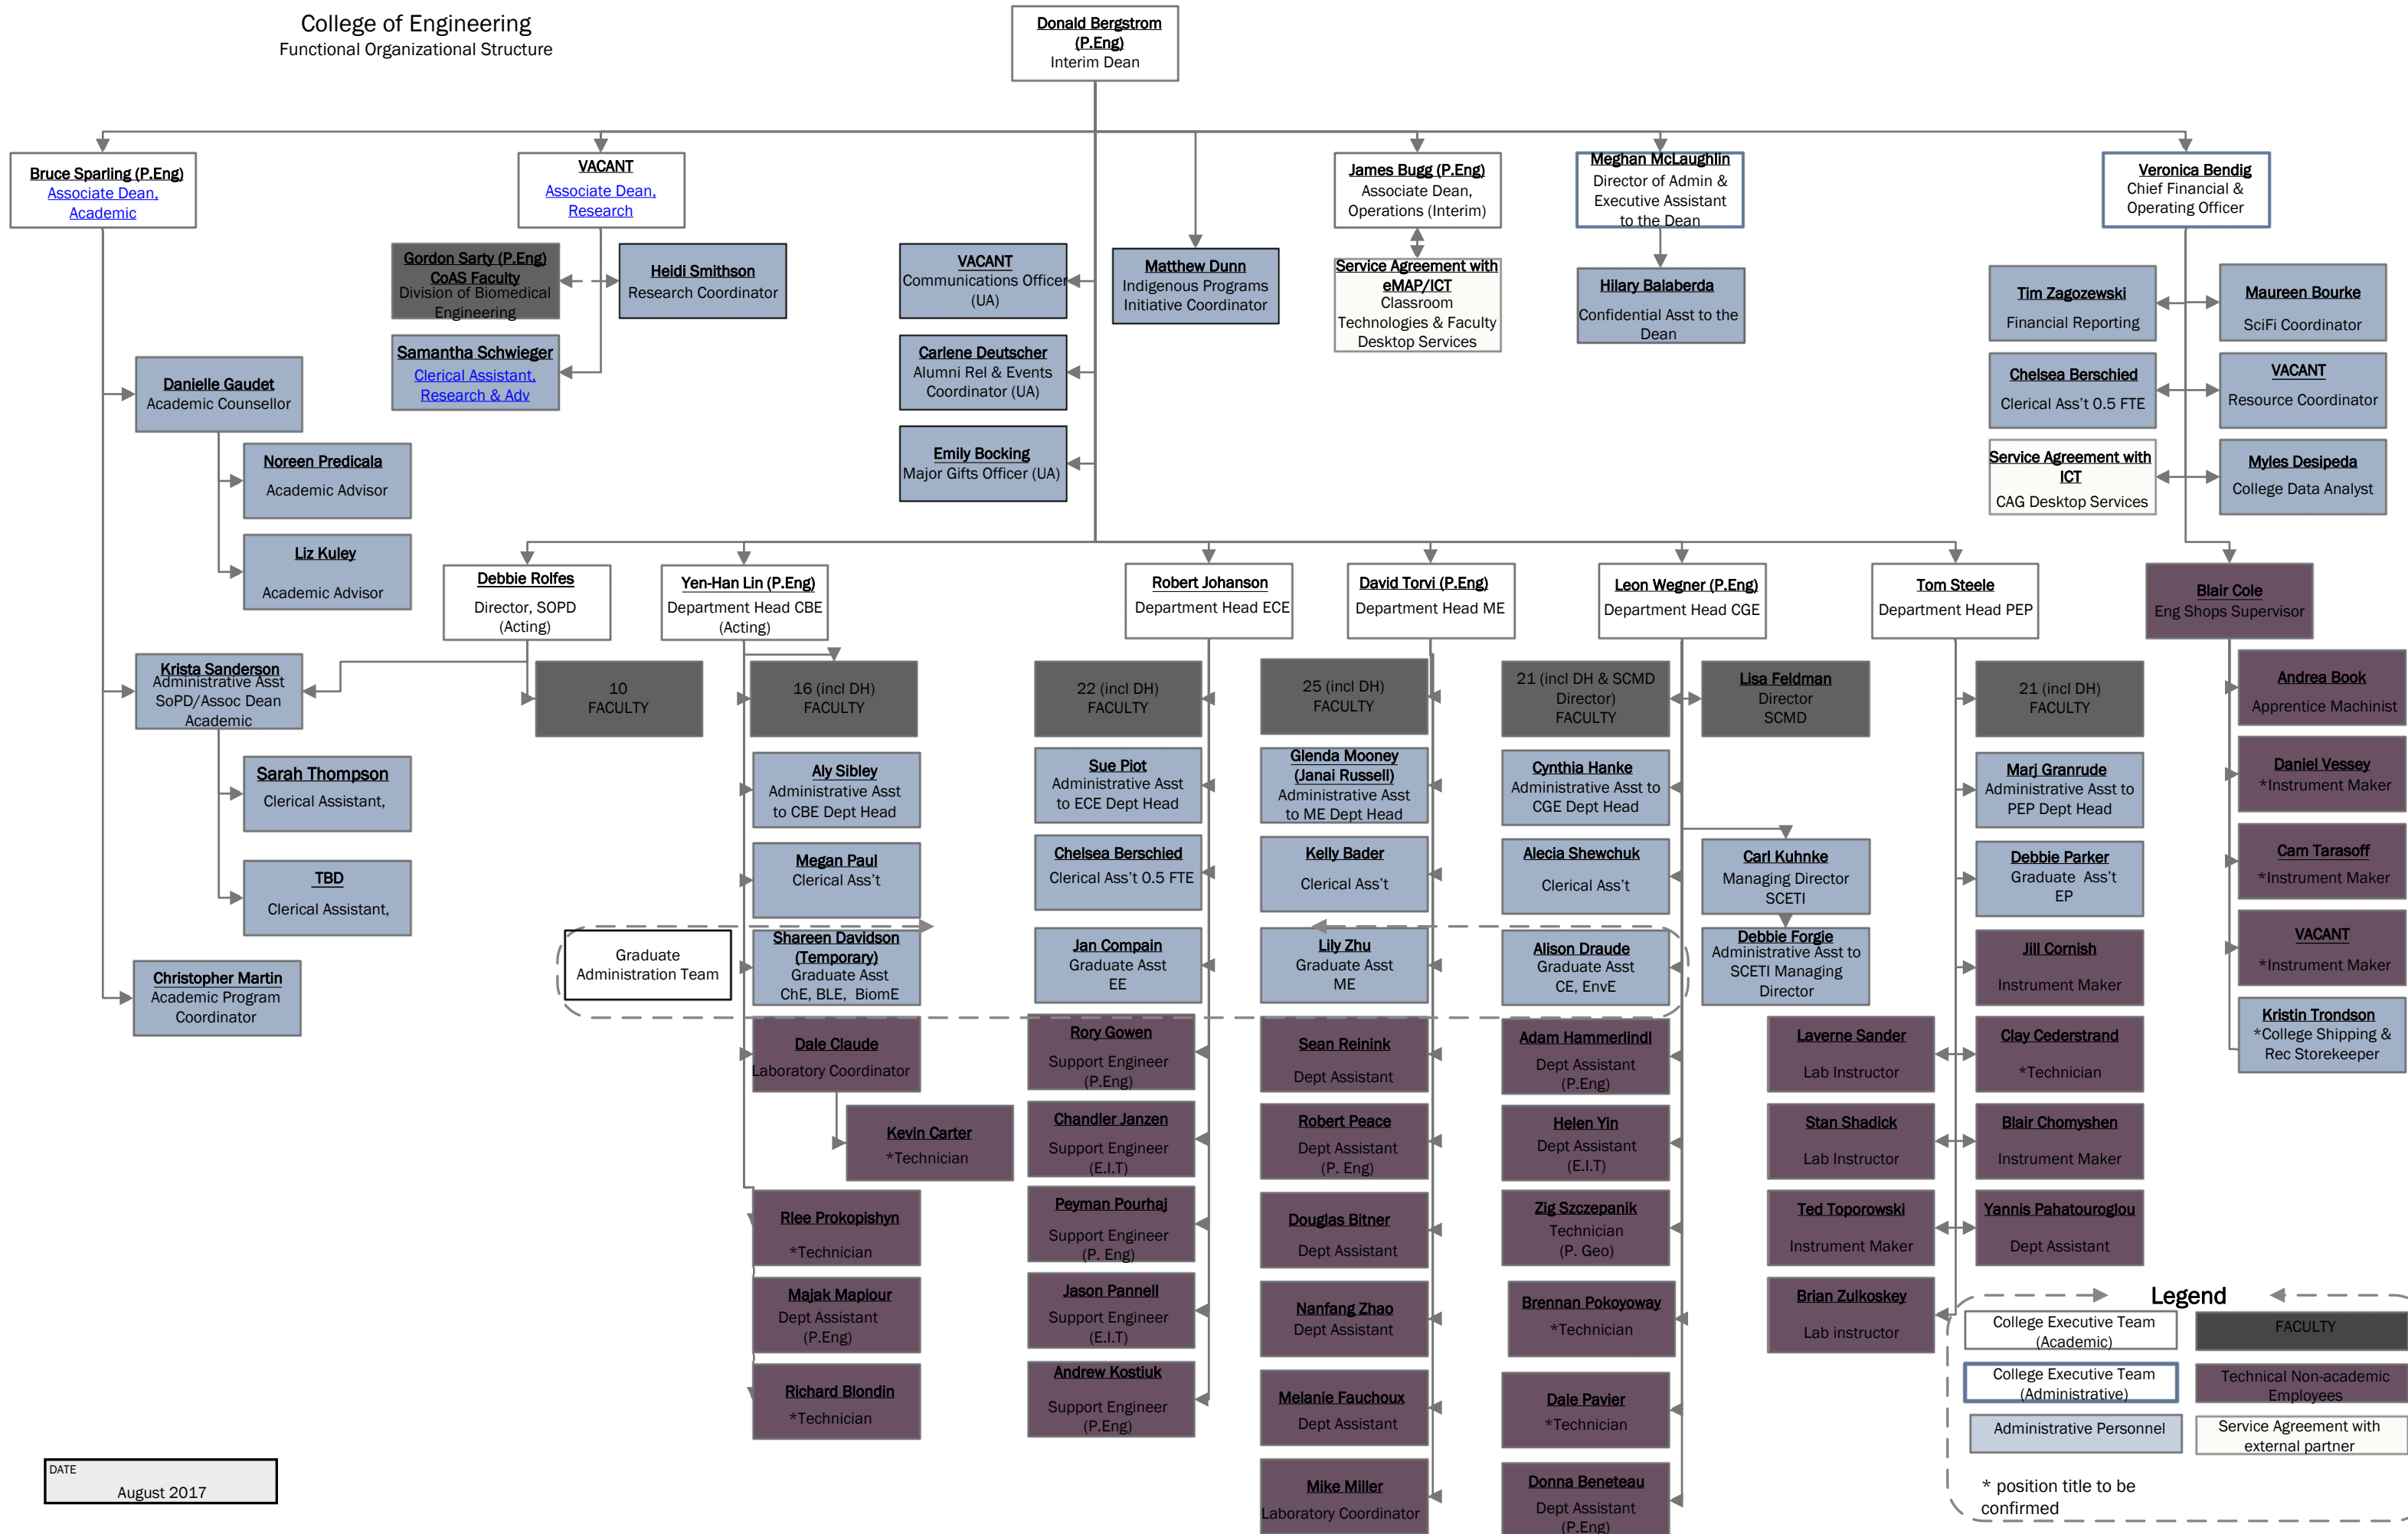

College of Engineering  
Functional Organizational Structure

DATE August 2017

**Legend**

- College Executive Team (Academic)
- College Executive Team (Administrative)
- Administrative Personnel
- FACULTY
- Technical Non-academic Employees
- Service Agreement with external partner

\* position title to be confirmed