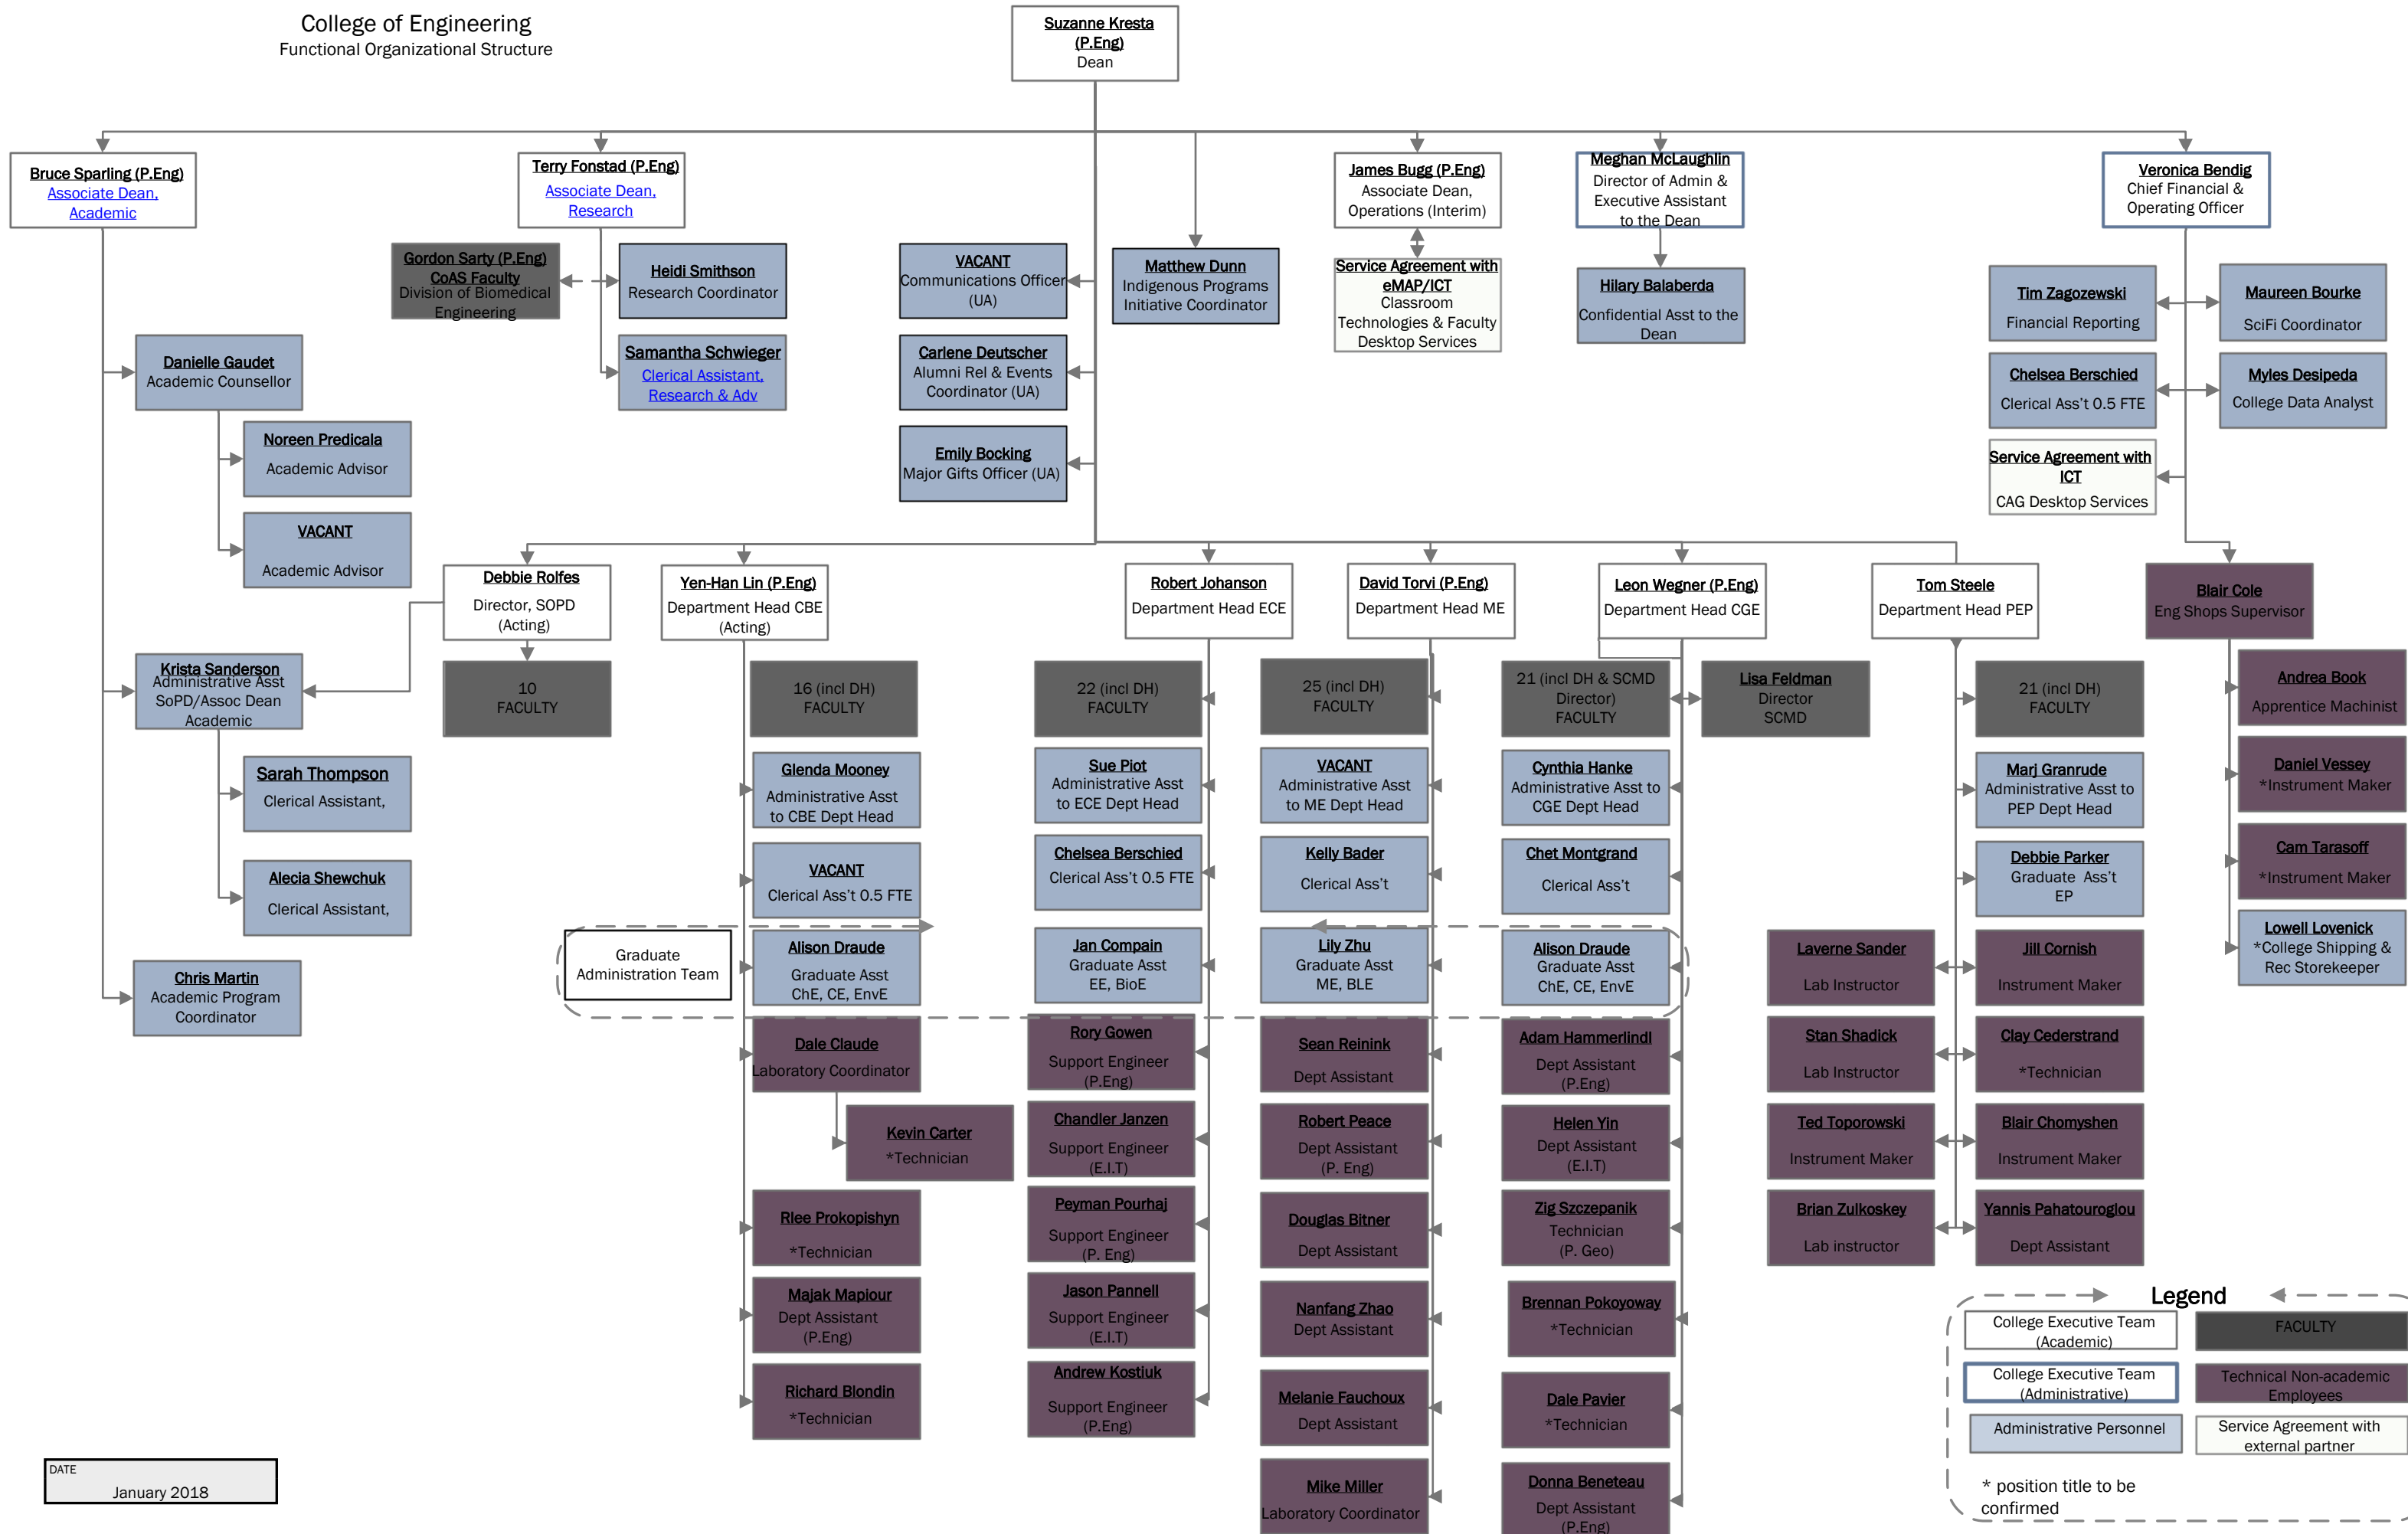

College of Engineering
Functional Organizational Structure

DATE
January 2018

Legend

- College Executive Team (Academic)
- College Executive Team (Administrative)
- Administrative Personnel
- FACULTY
- Technical Non-academic Employees
- Service Agreement with external partner

* position title to be confirmed