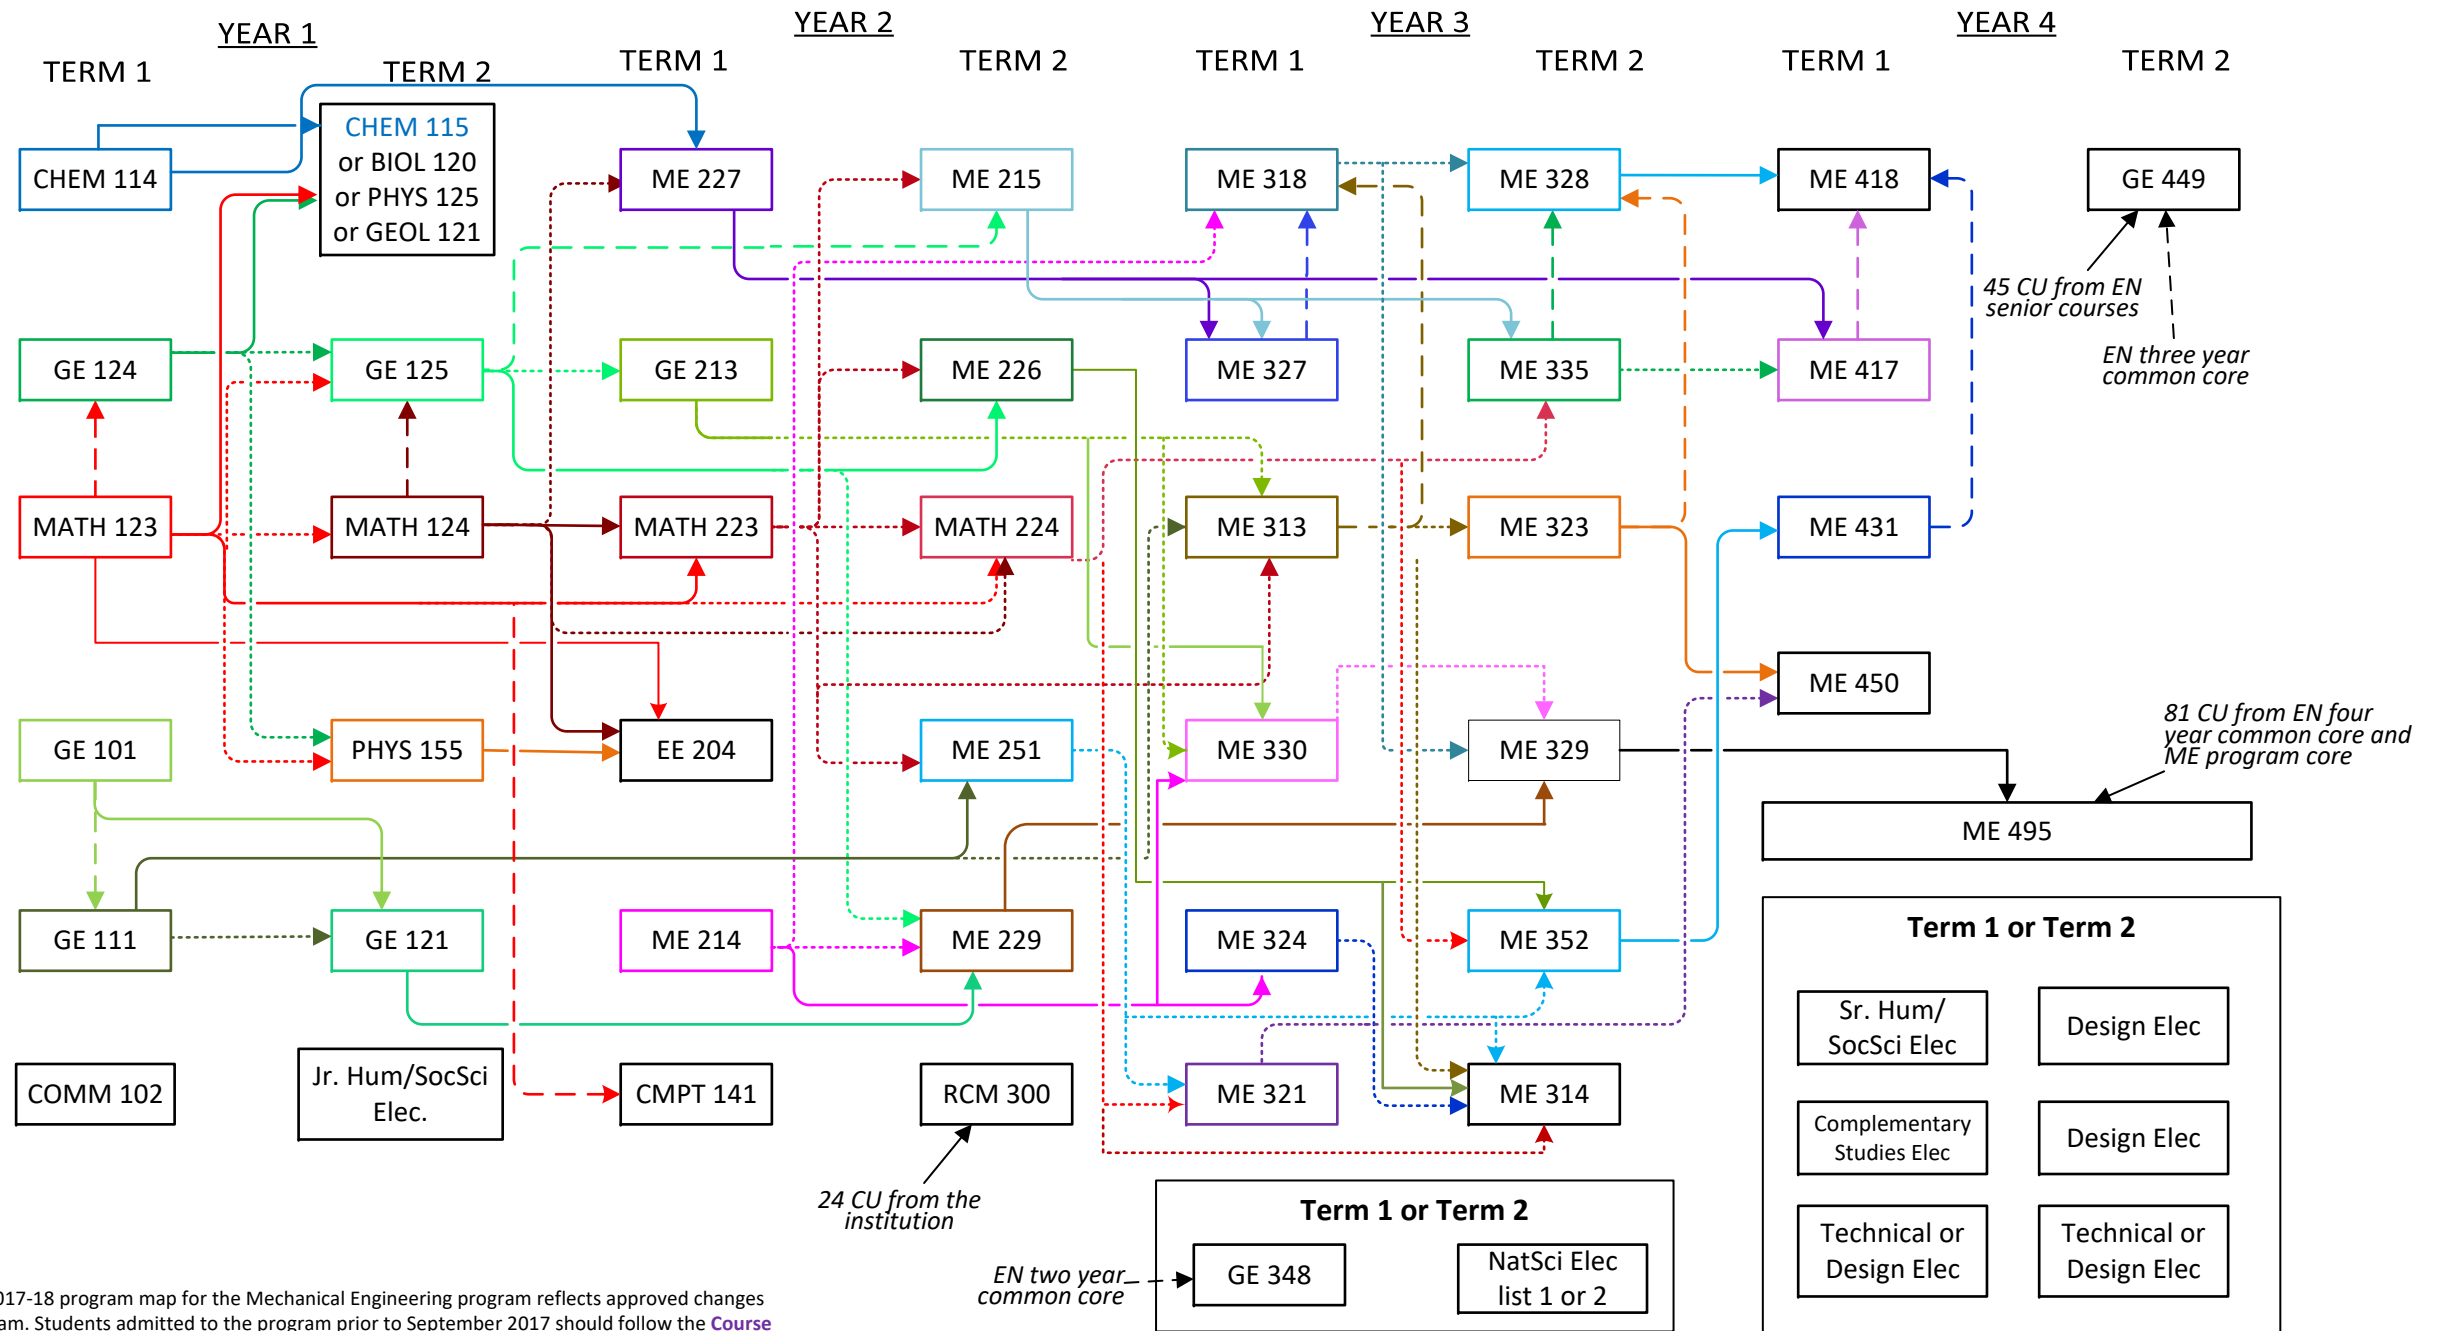

Mechanical Engineering (College of Engineering, 2017 – 2018 academic year)

It is the student's responsibility to ensure that their program and necessary prerequisites are correct.

Last edited February 2017.
 Check online calendar for any course changes.
 Consult with program advisor for program changes.

Note: The 2017-18 program map for the Mechanical Engineering program reflects approved changes to the program. Students admitted to the program prior to September 2017 should follow the [Course and Program Catalogue](#) for the year in which they were admitted to the program.